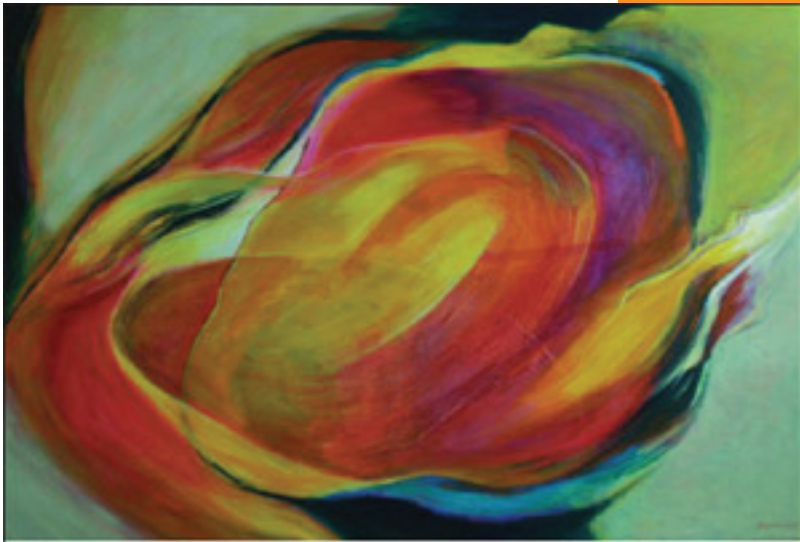

SELECTION OF  
REGINA SEIB .

**THE GALLERY**  
AT MATTICK'S FARM

109-5325 Cordova Bay Road 250-658-8333

*Fire In My Soul*  
Acrylic on canvas  
By Regina Seib

canvas

**INSPIRATION**  
DESIGN AND MORE