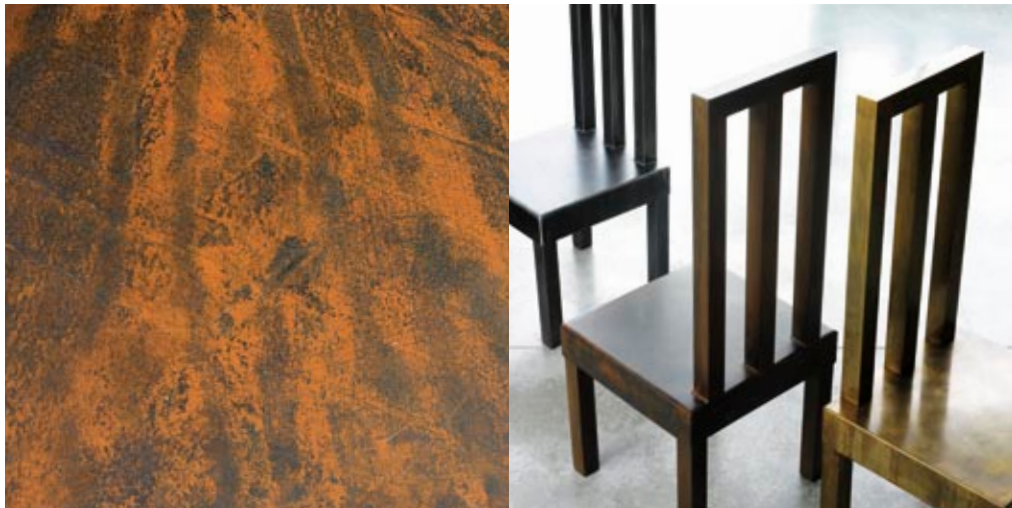

Martha

MARTHA STURDY FURNITURE

MARTHA STURDY BELIEVES IN THE INTEGRITY OF ART AND THE ESSENCE OF TRUE FORM. Simple, pure shapes come to life through the materials of casting resin, leather, steel and brass. This is a new kind of modernism: one that is equally concerned with purity and minimalism as it is with humanity and living. Design integrity is achieved through the intrinsic nature of the materials and the hand-crafting of every piece in the collection. Martha Sturdy's work could never be mass-produced. Martha Sturdy furniture, home décor accessories, wall art, and 3D sculptures can be found in internationally-renowned stores from New York to London; from Hong Kong and Tokyo to The Netherlands.